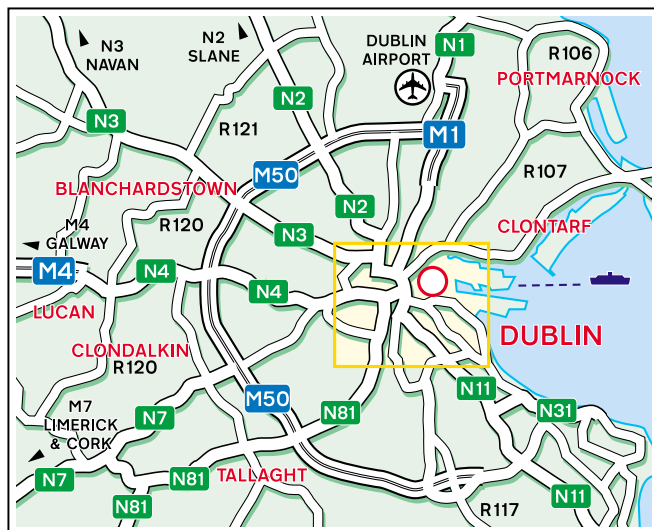

THE BURLINGTON

A JURYS DOYLE HOTEL

The Burlington,
Upper Leeson Street,
Dublin 4,
Ireland.

Tel: (+353 1) 660 5222

Fax: (+353 1) 660 8496

www.jurysdoyle.com/burlington-hotel