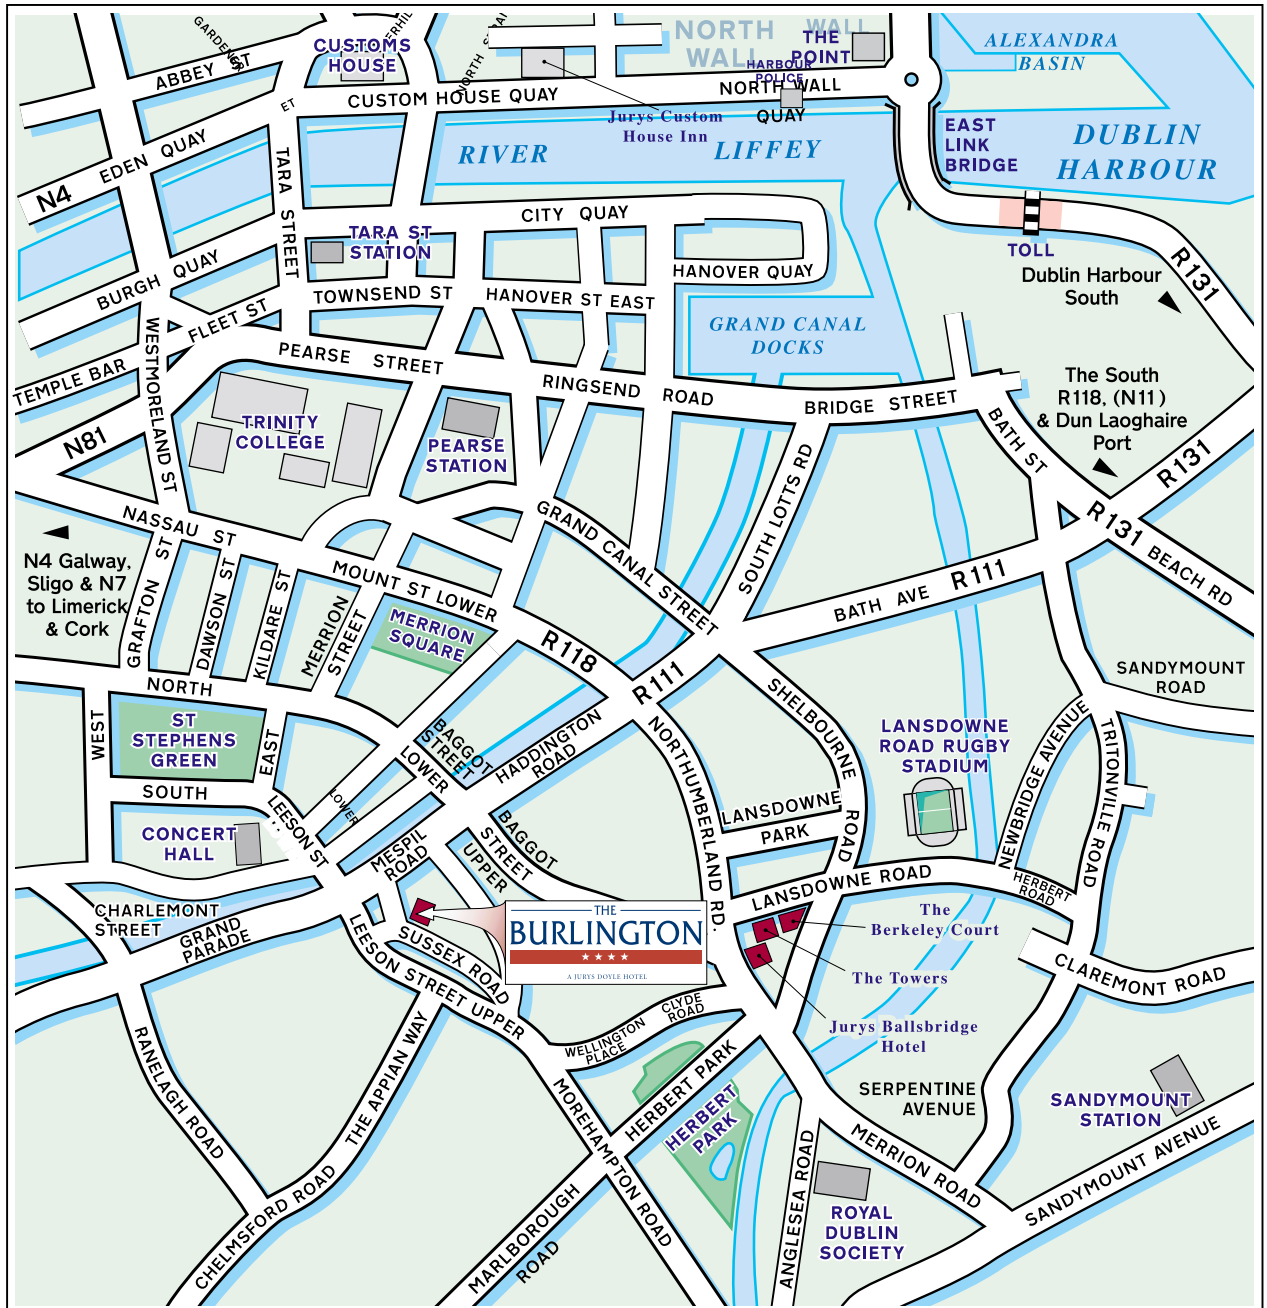

THE BURLINGTON

A JURYS DOYLE HOTEL

The Burlington,
Upper Leeson Street,
Dublin 4,
Ireland.

Tel: (+353 1) 660 5222

Fax: (+353 1) 660 8496

www.jurysdoyle.com/burlington-hotel